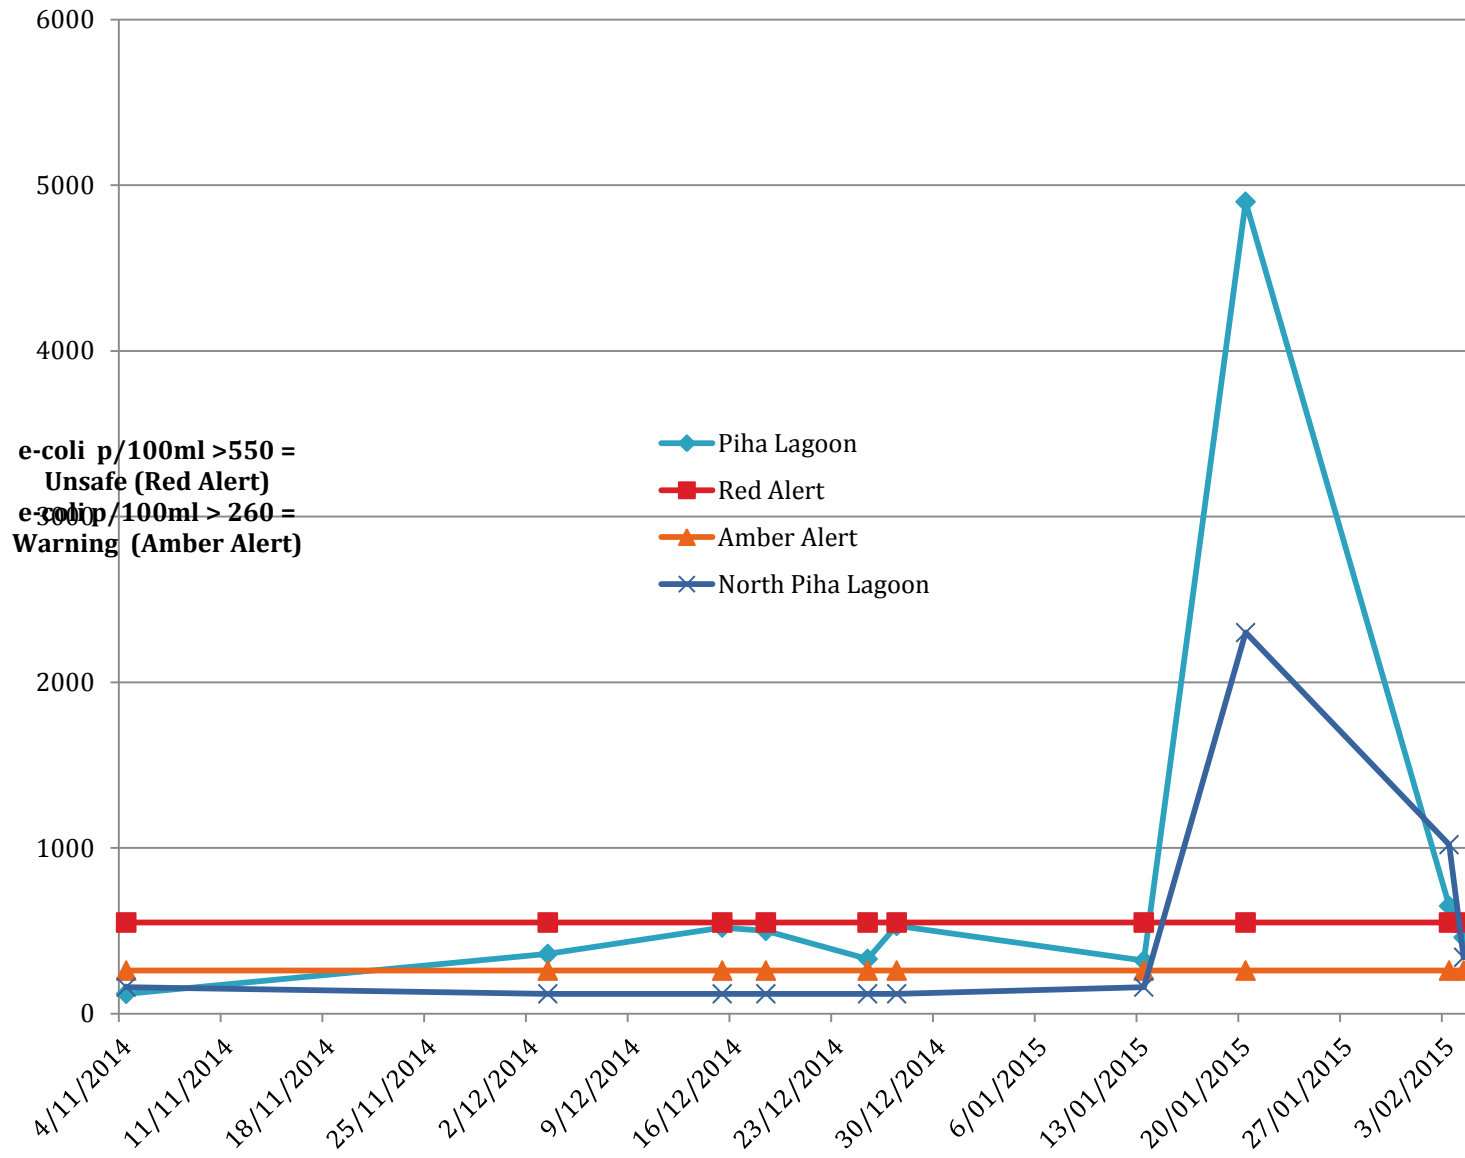

## Piha water quality summer 2014-2015

e-coli p/100ml > 550 =  
 Unsafe (Red Alert)  
 e-coli p/100ml > 260 =  
 Warning (Amber Alert)

- ◆ Piha Lagoon
- Red Alert
- ▲ Amber Alert
- × North Piha Lagoon